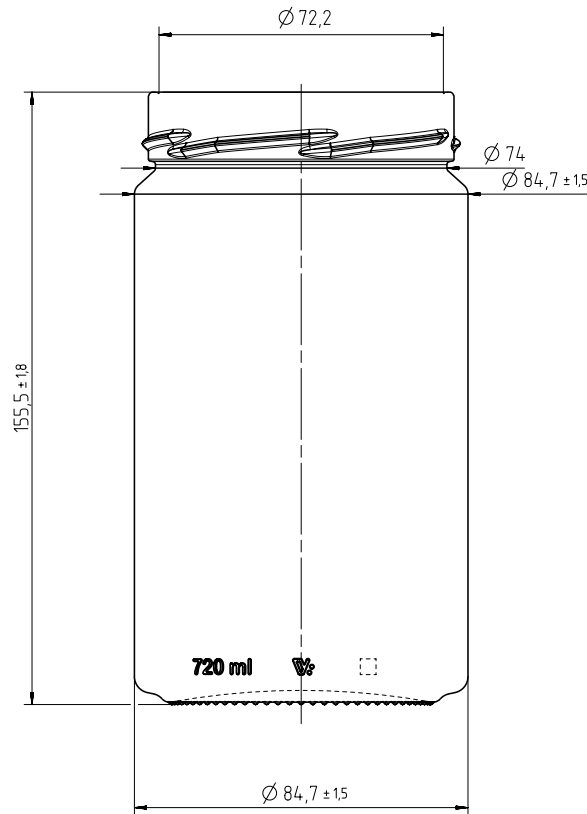

SPHENE 580 ml TO82

Drawing No.	800477	Brimful capacity	580 ± 15 ml
Volume	580 ml / 19,61 oz	Pieces on pallet	176x14=2464
Weight	262 g / 0.58 lbs	Weight of pallet	685 kg
Finish	TO82	Height of pallet	2,29 m

POGLED DNA
BOTTOM VIEW

SPHENE 720 ml TO82

Drawing No.	800160	Brimful capacity	720 ± 15 ml
Volume	720 ml / 24.35 oz	Pieces on pallet	176x14=2464
Weight	310 g / 0.68 lbs	Weight of pallet	804 kg
Finish	TO82	Height of pallet	2,37 m

POGLED DNA
BOTTOM VIEW

delitvena linija
dividing line