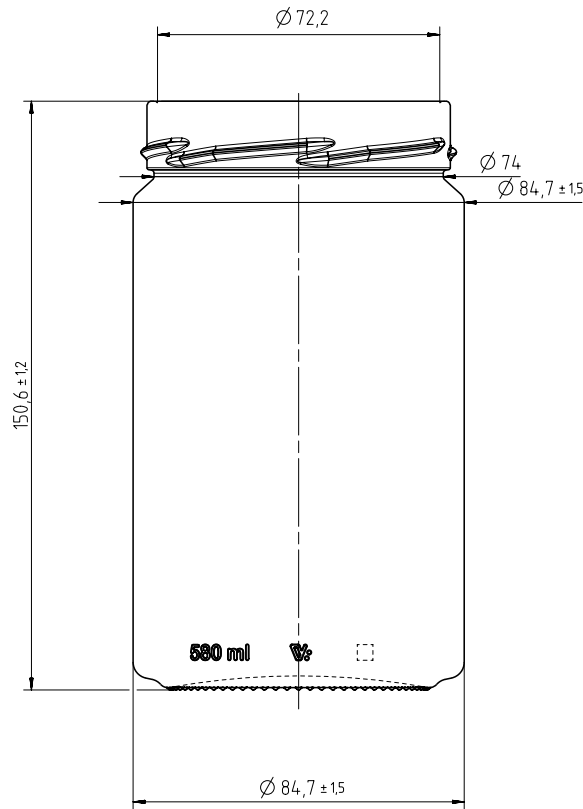

SPHENE 580 ml TO82

Drawing No.	800477	Brimful capacity	580 ± 15 ml
Volume	580 ml / 19,61 oz	Pieces on pallet	176x14=2464
Weight	262 g / 0.58 lbs	Weight of pallet	685 kg
Finish	TO82	Height of pallet	2,29 m

POGLED DNA
BOTTOM VIEW

SPHENE 720 ml TO82

Drawing No.	800160	Brimful capacity	720 ± 15 ml
Volume	720 ml / 24.35 oz	Pieces on pallet	176x14=2464
Weight	310 g / 0.68 lbs	Weight of pallet	804 kg
Finish	TO82	Height of pallet	2,37 m

POGLED DNA
BOTTOM VIEW

delitvena linija
dividing line