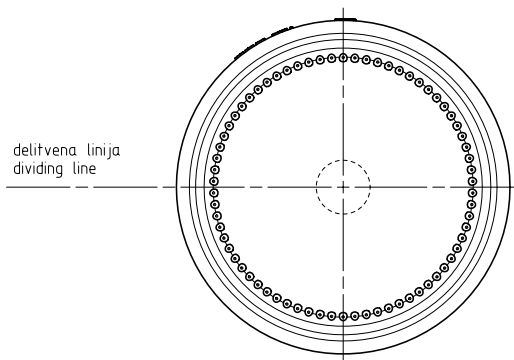

SPHENE 580 ml TO82

Drawing No.	800477	Brimful capacity	580 ± 15 ml
Volume	580 ml / 19,61 oz	Pieces on pallet	176x14=2464
Weight	262 g / 0.58 lbs	Weight of pallet	685 kg
Finish	TO82	Height of pallet	2,29 m

POGLED DNA
BOTTOM VIEW

SPHENE 720 ml TO82

Drawing No.	800160	Brimful capacity	720 ± 15 ml
Volume	720 ml / 24.35 oz	Pieces on pallet	176x14=2464
Weight	310 g / 0.68 lbs	Weight of pallet	804 kg
Finish	TO82	Height of pallet	2,37 m

POGLED DNA
BOTTOM VIEW

delitvena linija
dividing line