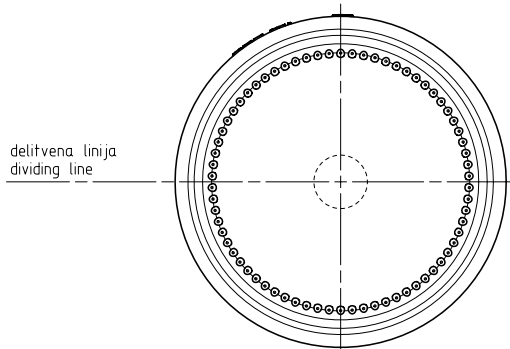

SPHENE 580 ml TO82

Drawing No.	800477	Brimful capacity	580 ± 15 ml
Volume	580 ml / 19,61 oz	Pieces on pallet	176x14=2464
Weight	262 g / 0.58 lbs	Weight of pallet	685 kg
Finish	TO82	Height of pallet	2,29 m

POGLED DNA
BOTTOM VIEW

SPHENE 720 ml TO82

Drawing No.	800160	Brimful capacity	720 ± 15 ml
Volume	720 ml / 24.35 oz	Pieces on pallet	176x14=2464
Weight	310 g / 0.68 lbs	Weight of pallet	804 kg
Finish	TO82	Height of pallet	2,37 m

POGLED DNA
BOTTOM VIEW

delitvena linija
dividing line