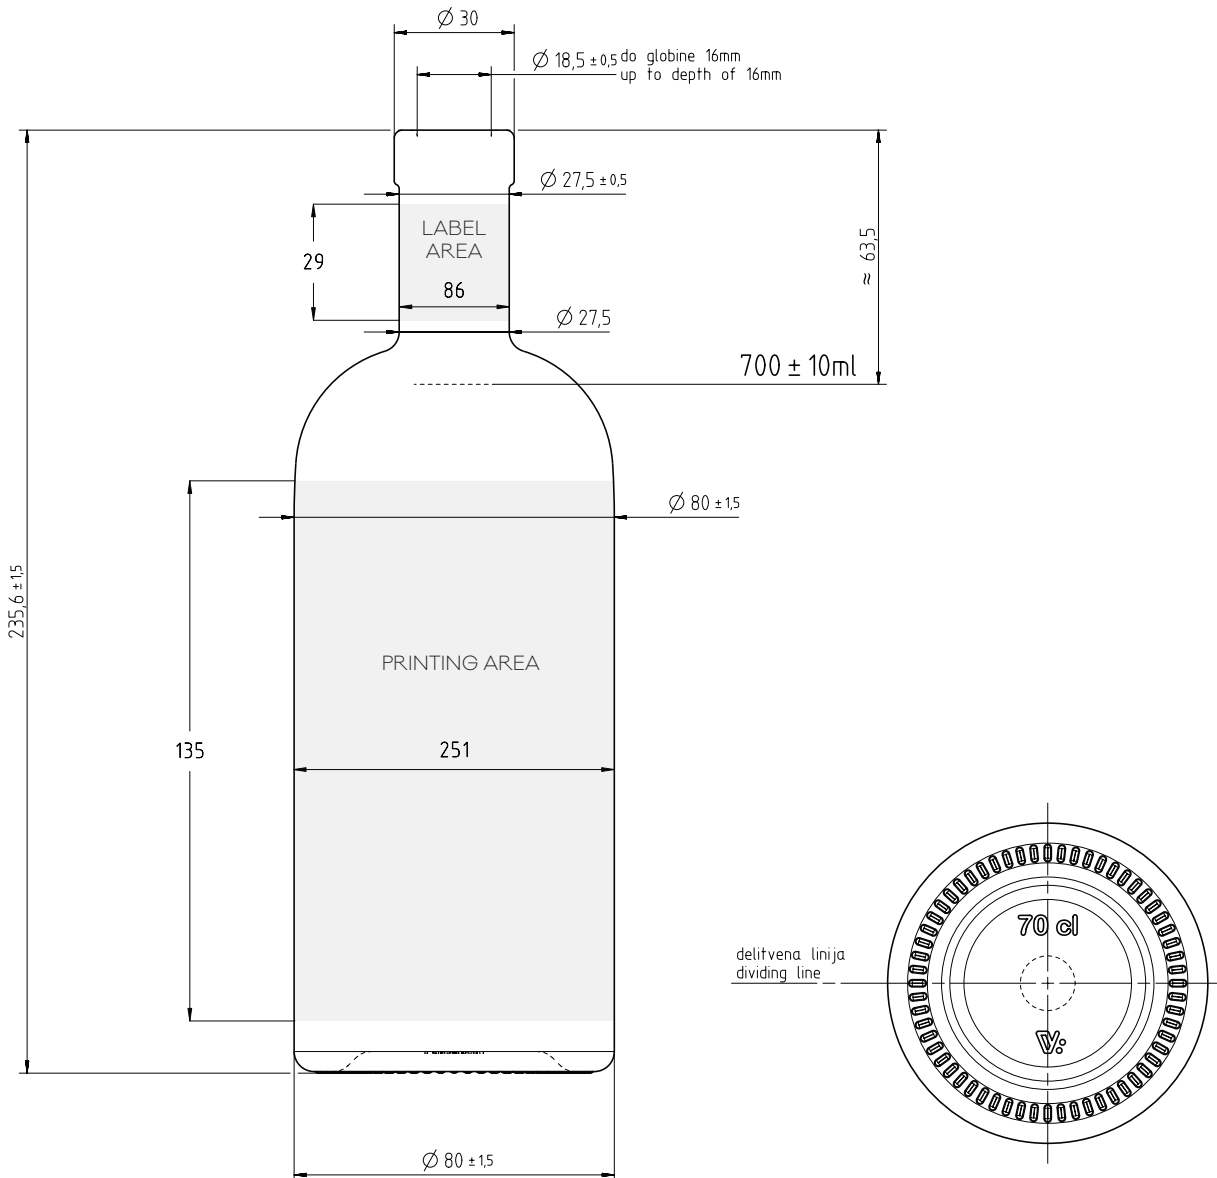

# IOLITE 700 ml F14

Drawing No.	800332	Brimful capacity	728 ± 10 ml
Volume	700 ml / 23.70 oz	Pieces on pallet	210x9=1890
Weight	400 g / 0.88 lbs	Weight of pallet	789 kg
Finish	F14	Height of pallet	2,31 m

# IOLITE 700 ml PP31,5

Drawing No.	800300	Brimful capacity	728 ± 10 ml
Volume	700 ml / 23.70 oz	Pieces on pallet	210x9=1890
Weight	400 g / 0.88 lbs	Weight of pallet	789 kg
Finish	PP31,5	Height of pallet	2,31 m