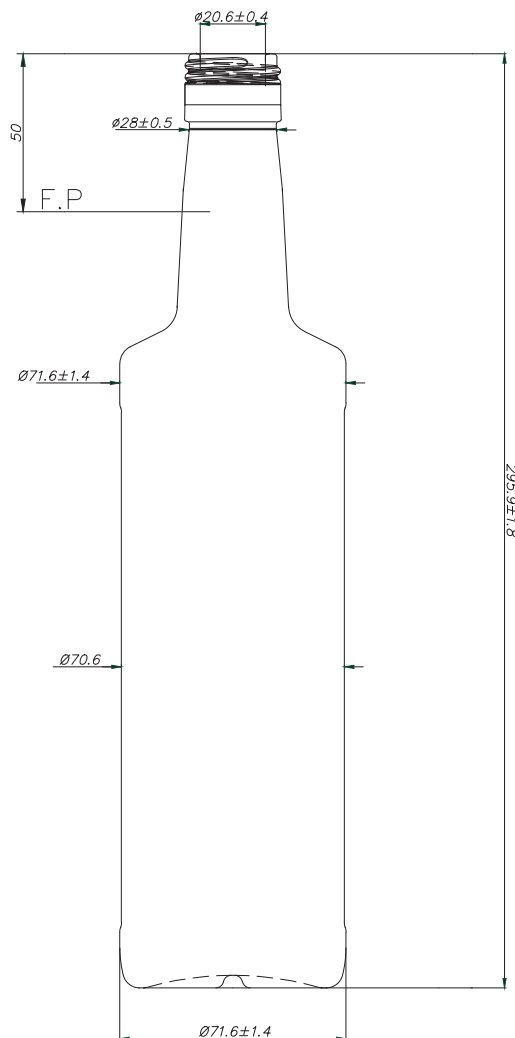

EMERALD 700 ml PP 33,5x44

Drawing No.	800233	Brimful capacity	720 ± 8,5 ml
Volume	700 ml / 23.7 oz	Pieces on pallet	240×7=1680
Weight	380 g / 0.84 lbs	Weight of pallet	677 kg
Finish	PP 31,5×44	Height of pallet	2,24 m

EMERALD 1000 ml PP 33,5×44

Drawing No.	800234	Brimful capacity	1025 ± 10 ml
Volume	1000 ml / 33.8 oz	Pieces on pallet	182×6=1092
Weight	480 g / 1.06 lbs	Weight of pallet	562,3 kg
Finish	PP 31,5×44	Height of pallet	2,09 m