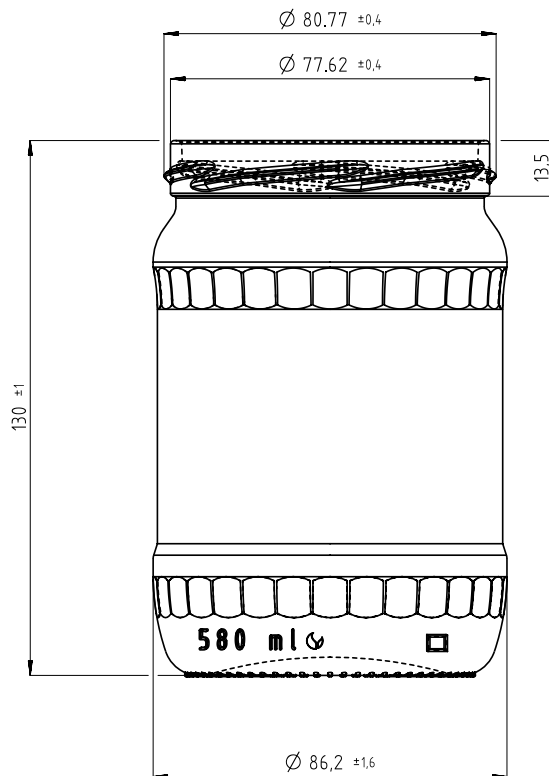

# MARBLE 580 ml TO 82-13,5, FD 130

Drawing No.	54125	Brimful capacity	580±10 ml
Volume	580 ml / 19,61 oz	Pieces on pallet	176x16=2816
Weight	265 g / 0,58 lbs	Weight of pallet	786 kg
Finish	TO 82-13,5, FD 130	Height of pallet	2,28 m

# MARBLE 720 ml TO 66-12,5

Drawing No.	54128	Brimful capacity	720 ± 10 ml
Volume	720 ml / 24,35 oz	Pieces on pallet	169x11=1859
Weight	320 g / 0,71 lbs	Weight of pallet	633 kg
Finish	TO 66-12,5	Height of pallet	2,01 m

# MARBLE 720 ml TO 82, FD 130

Drawing No.	54124	Brimful capacity	720 ± 15 ml
Volume	720 ml / 24,35 oz	Pieces on pallet	138x14=1932
Weight	320 g / 0,71 lbs	Weight of pallet	657 kg
Finish	TO 82, FD 130	Height of pallet	2,05 m