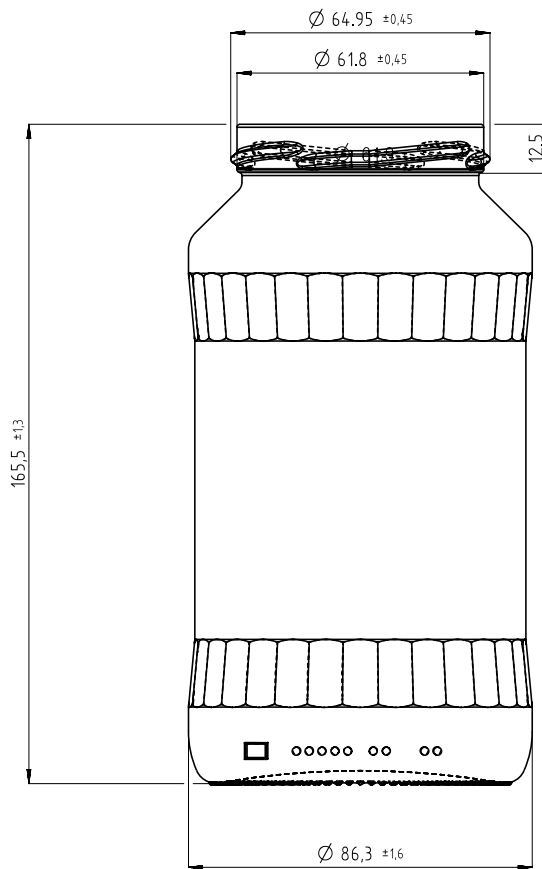

# MARBLE 580 ml TO 82-13,5, FD 130

Drawing No.	54125	Brimful capacity	580±10 ml
Volume	580 ml / 19,61 oz	Pieces on pallet	176x16=2816
Weight	265 g / 0,58 lbs	Weight of pallet	786 kg
Finish	TO 82-13,5, FD 130	Height of pallet	2,28 m

# MARBLE 720 ml TO 66-12,5

Drawing No.	54128	Brimful capacity	720 ± 10 ml
Volume	720 ml / 24,35 oz	Pieces on pallet	169x11=1859
Weight	320 g / 0,71 lbs	Weight of pallet	633 kg
Finish	TO 66-12,5	Height of pallet	2,01 m

# MARBLE 720 ml TO 82, FD 130

Drawing No.	54124	Brimful capacity	720 ± 15 ml
Volume	720 ml / 24,35 oz	Pieces on pallet	138x14=1932
Weight	320 g / 0,71 lbs	Weight of pallet	657 kg
Finish	TO 82, FD 130	Height of pallet	2,05 m